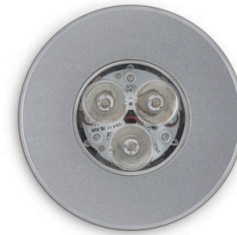

ELECTRICAL

Lamp Type: LED
Input Wattage (W): 5.9 / RGBW 6
Total Output Wattage (W): 5 / RGBW 6
Driver Included: No
Driver Location: Remote
Driver Type: White LED - Constant Voltage - 120 / 277Vac RGBW - Constant Current - Universal
Housing: (Not included - see components) L9A09600 allows for external driver (non-dimming - 120 / 277Vac [-30
Input Voltage (V): 120 - 277
Output Voltage (V): 24
Upon Request: (Not included - see components [IP65 or higher enclosure to be supplied by others]) 0-10Vdc dimming / Phase dimming / Non-dimming 120/277Vac / DMX

LED

Number of LEDs: 3 / RGBW 4
Color Temperature (°K): 3000 / 4000 / RGBW
Max. Delivered Lumen (lm): 435 - 465 / 450 - 485
Nominal Lumen (lm): 570 / 600
CRI: >80 CRI
Lamp Life (hrs): 60000

OPTICAL

Optic°: 12 / 33 / 44

RATINGS AND CERTIFICATIONS

Certified By: Certified for North American Standards
IP rating: IP68
IK Rating: IK10
Bug Rating: B0 U3 G0
Marine Grade: Stainless Steel AISI 316L

Upon Request: Higher Maximum Ambient Temperature

Available for International specifications by adding 'INT' at the end of the existing Model #. For assistance on 'custom' specifications, contact zteam@zaneen.com. In a constant effort to supply the best product, we reserve the right to change specifications or materials without notice. The most recent specification sheets are found at zaneen.com

PROJECT
TYPE
SPECIFIER
QUANTITY
DATE